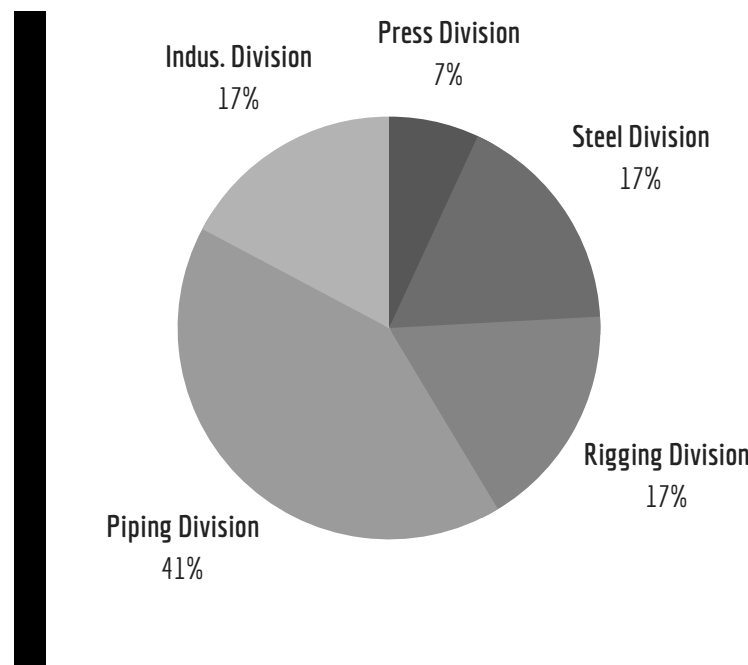

MIDSOUTH
MECHANICAL

2ND QUARTER REVIEW

LOCATION BREAKDOWN

Although we have continued growth from our South Carolina office, we are looking forward to the future projects we have lined up in Alabama and Texas.

OUR PRESS DIVISION

grew from 3% of total workload to 7% of our total workload in the second quarter. As the year goes on we will continue to grow this division with our skilled team of workers.

29

PROJECTS